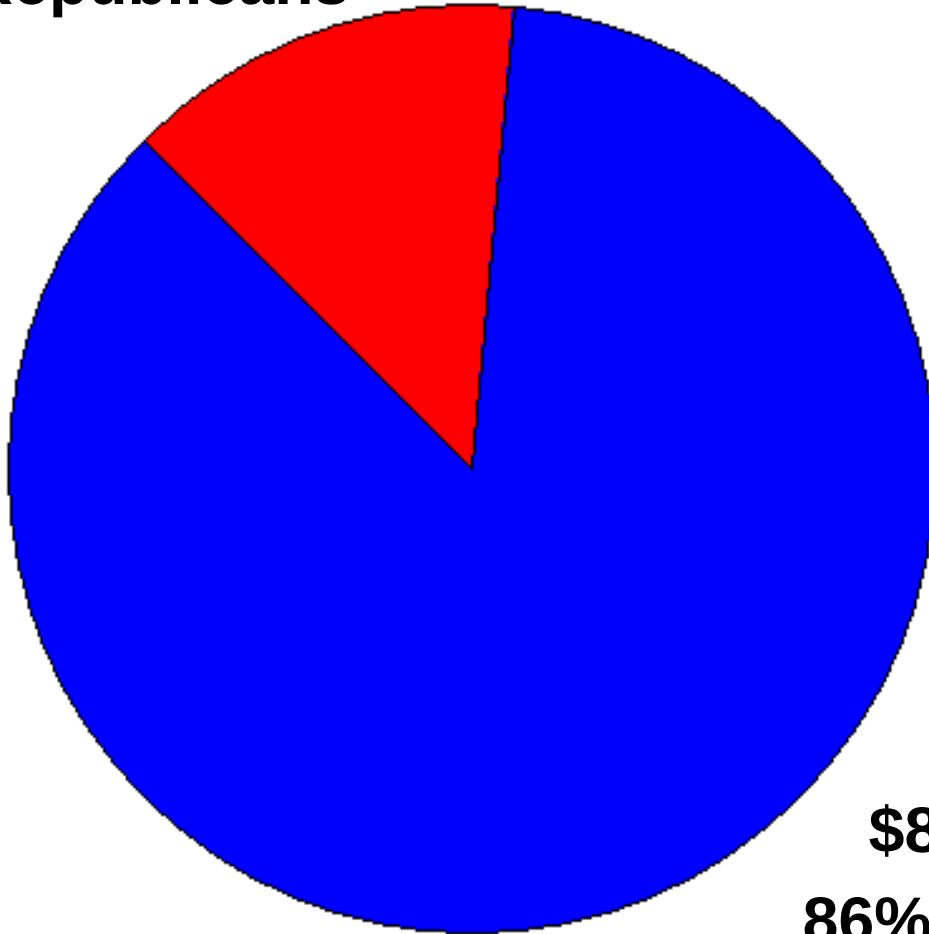

Total Contributions by Current District Court Candidates by Party

**\$14,551 or
14% donated to
Republicans**

**\$101,893
Total Partisan
Contributions**

Republican Candidates
Democratic Candidates

**\$87,342 or
86% Donated to
Democrats**